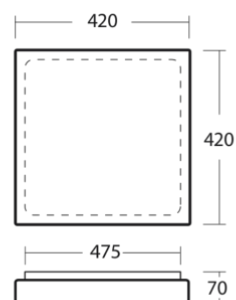

LIBRA 2

Dimensions:	420x420mm
Color:	white
Type:	wall or ceiling mounted
Shade:	handmade three-layer glass TRIPLEX OPAL (matt finish)
Shade attach.:	two-step clamp holders
Fixture:	powder coated steel sheet
Equipment:	STANDARD, LED