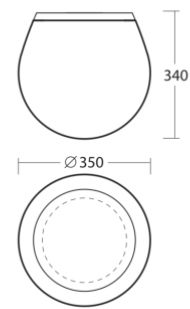

# ORCUS

<b>Dimensions:</b>	350x340 mm
<b>Color:</b>	white (DK4)
<b>Type:</b>	wall or ceiling mounted
<b>Shade:</b>	handmade three-layer glass TRIPLEX OPAL (matt finish)
<b>Shade attach.:</b>	two-step clamp holders
<b>Fixture:</b>	powder coated steel sheet and decorative metal rim
<b>Equipment:</b>	STANDARD, LED

## LED

Code	Type	IP	CCT [K]	Input [W]	Lum. flux of LED [lm]	Lum. flux of luminaire [lm]	T [h]	m [kg]	Warranty [month]
<b>Classic</b>									
50435	LED-1L12B07K56/472/DK4 3000	IP41	3000	11	1290	1050		4,1	60
50935	LED-1L12B07K56/472/DK4 4000	IP41	4000	11	1350	1090		4,1	60
<b>Sensor</b>									
50439	LED-1L12B07K56/472/DK4 HF 3000	IP41	3000	11	1290	1050		4,1	60
50939	LED-1L12B07K56/472/DK4 HF 4000	IP41	4000	11	1350	1090		4,1	60