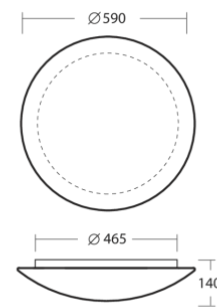

AURA 9

Dimensions:	ø 590 mm
Color:	white
Type:	wall or ceiling mounted
Shade:	handmade three-layer glass TRIPLEX OPAL (matt finish)
Shade attach.:	two-step clamp holders
Fixture:	powder coated steel sheet (IP43)
Equipment:	STANDARD, LED

Code	Type	IP	CCT [K]	Input [W]	Lum. flux of LED [lm]	Lum. flux of luminaire [lm]	T [h]	m [kg]	Warranty [month]
59248	LED-2L43C10K98/084/NK1W 3000	IP43	3000	56	7250	5000	3	7,0	60
59747	LED-2L43C07K98/084/NK1W 4000	IP43	4000	37	5330	3680	3	7,0	60
59748	LED-2L43C10K98/084/NK1W 4000	IP43	4000	56	7640	5270	3	7,0	60