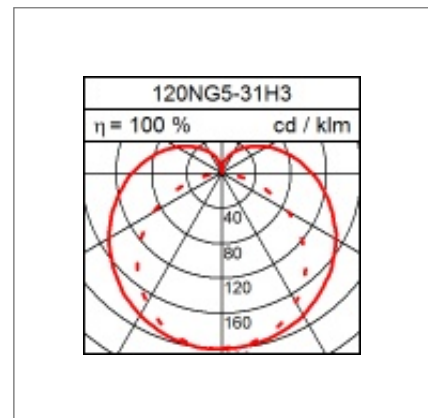

Technical Data

Ceiling mounted luminaire LEAN

34.3W LED, 3246 Lumen, 3000 Kelvin. IP50. L=1190mm. Cover tube made of diffuse satinated acrylic glass. Ceiling console and end caps coloured in nickel silver naced. Light output intermediate. With electronic ballast. CRI >90.

Product data

Item number	120NG5-31H3
Dimensions	L=1190 / H=100 / Ø=80
Lamp	LED
Equipment	30.9W
System output	34.3W
Ballast	
Assemblypoints Distance	
Weight	
Symbols	IP50   

Light data

Optical Light Output Ratio	82.0 %
Light direct/non direct Ratio	
Absolute luminous flux (Basis: Light source 840)	3246 lm
Luminaire light output (lm/W)	95

Glare rating UGR

X=4H, Y=8H, S=0,25H
Deg. of reflection 70/50/20

Perpendicular Zero
Perpendicular Ninety