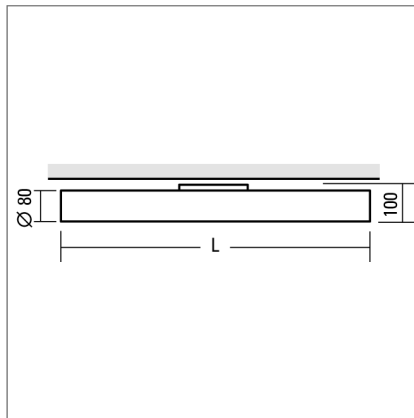

Technical Data

Ceiling mounted luminaire LEAN

34.3W LED, 3246 Lumen, 3000 Kelvin. IP50. L=1190mm. Cover tube made of diffuse satinated acrylic glass. Ceiling console and end caps coloured in nickel silver naced. Light output intermediate. With electronic ballast. CRI >90.

Product data

Item number	120NG5-31H3
Dimensions	L=1190 / H=100 / Ø=80
Lamp	LED
Equipment	30.9W
System output	34.3W
Ballast	
Assemblypoints Distance	
Weight	
Symbols	IP50   

Light data

Optical Light Output Ratio	82.0 %
Light direct/non direct Ratio	
Absolute luminous flux (Basis: Light source 840)	3246 lm
Luminaire light output (lm/W)	95

Glare rating UGR

X=4H, Y=8H, S=0,25H
Deg. of reflection 70/50/20

Perpendicular Zero
Perpendicular Ninety