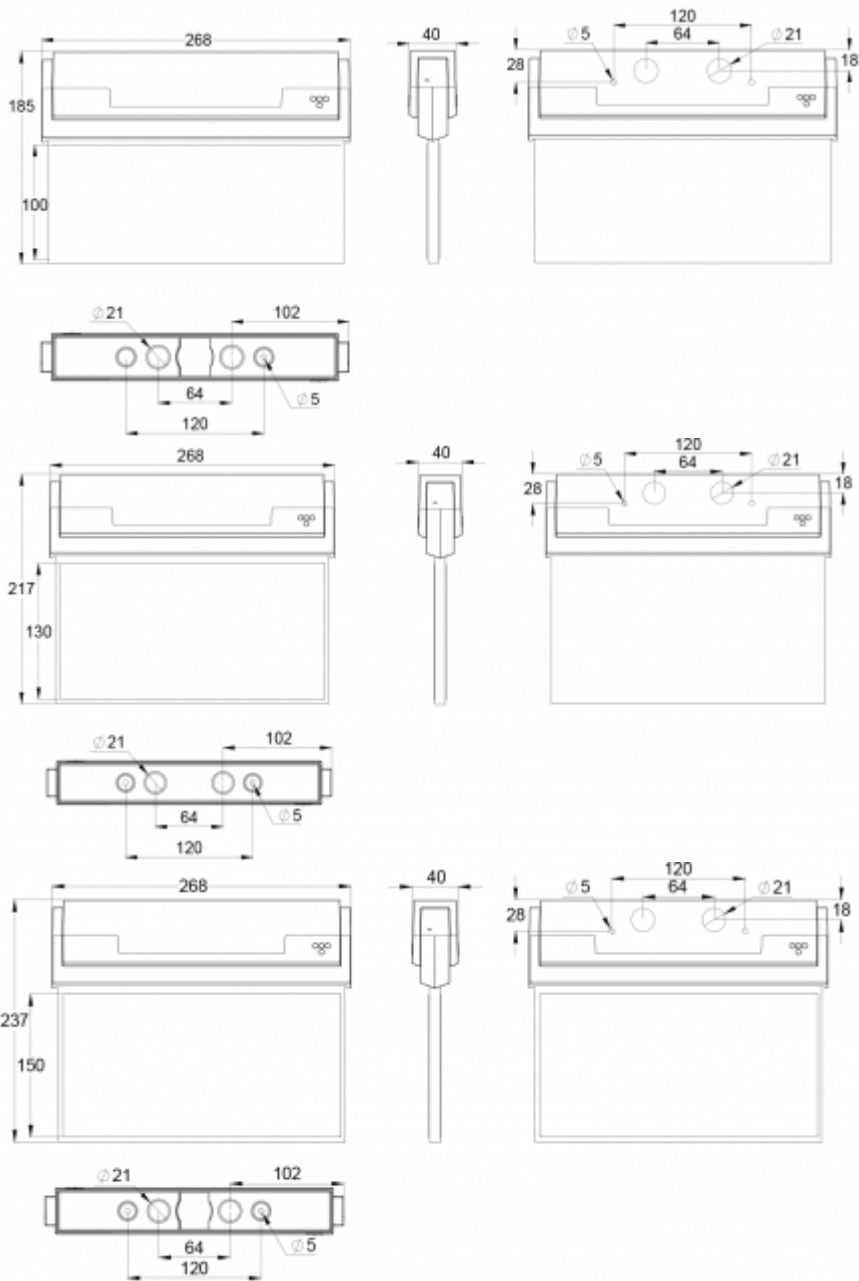

We reserve the rights to make modifications without notice.
Copyright © 2022 Teknoware. All rights reserved.
Date: December 14, 2022 | Source:
www.teknoware.com/en/emergency-lighting/esc-80-emergency-exit-light-twt8053wa

Teknoware Oy | P.O. Box 19, 15101 Lahti | Ilmarisentie 8, 15200 Lahti Finland
Tel +358 3 883 020 | VAT-number FI01494751 | teknoware.com | emexit@teknoware.com