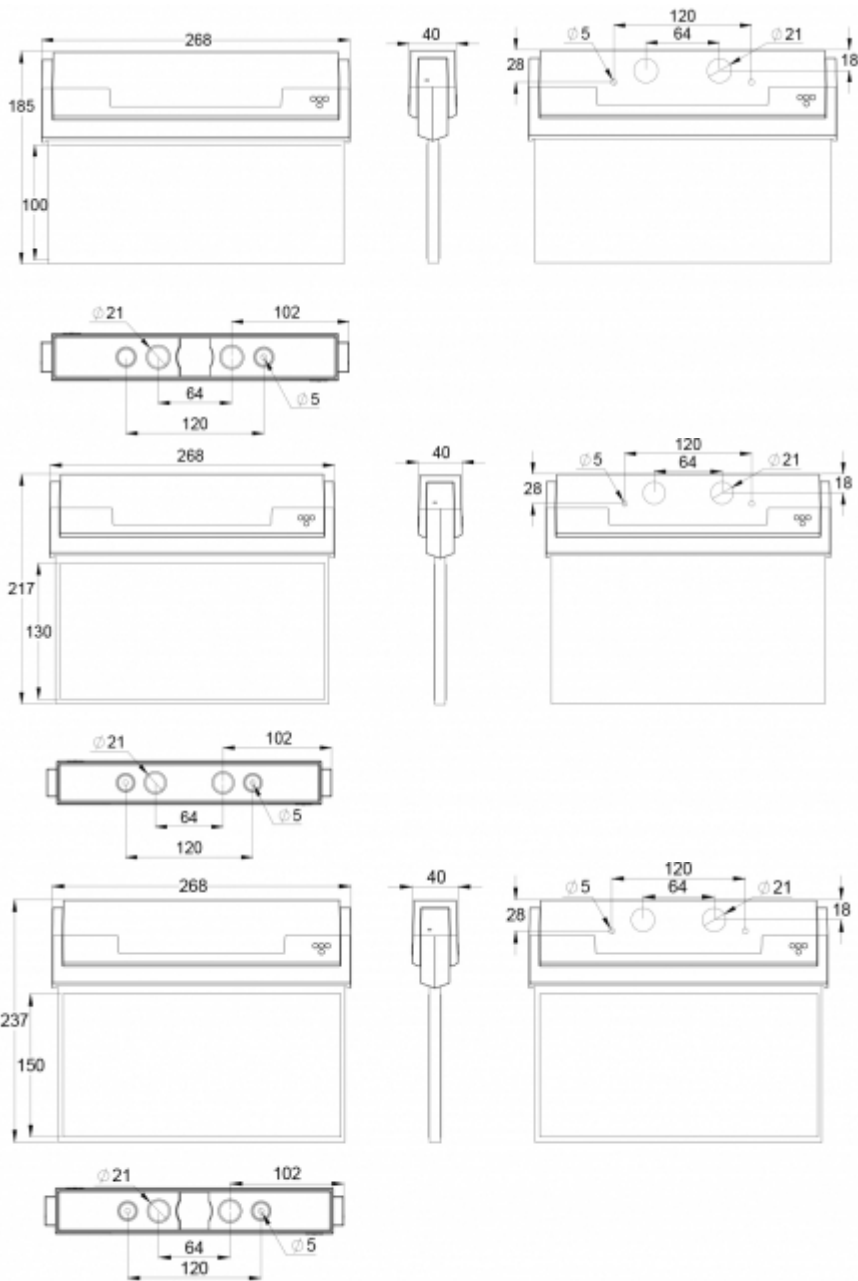

We reserve the rights to make modifications without notice.
Copyright © 2022 Teknoware. All rights reserved.
Date: December 14, 2022 | Source:
www.teknoware.com/en/emergency-lighting/esc-80-emergency-exit-light-tws8092wm

Teknoware Oy | P.O. Box 19, 15101 Lahti | Ilmarisentie 8, 15200 Lahti Finland
Tel +358 3 883 020 | VAT-number FI01494751 | teknoware.com | emexit@teknoware.com