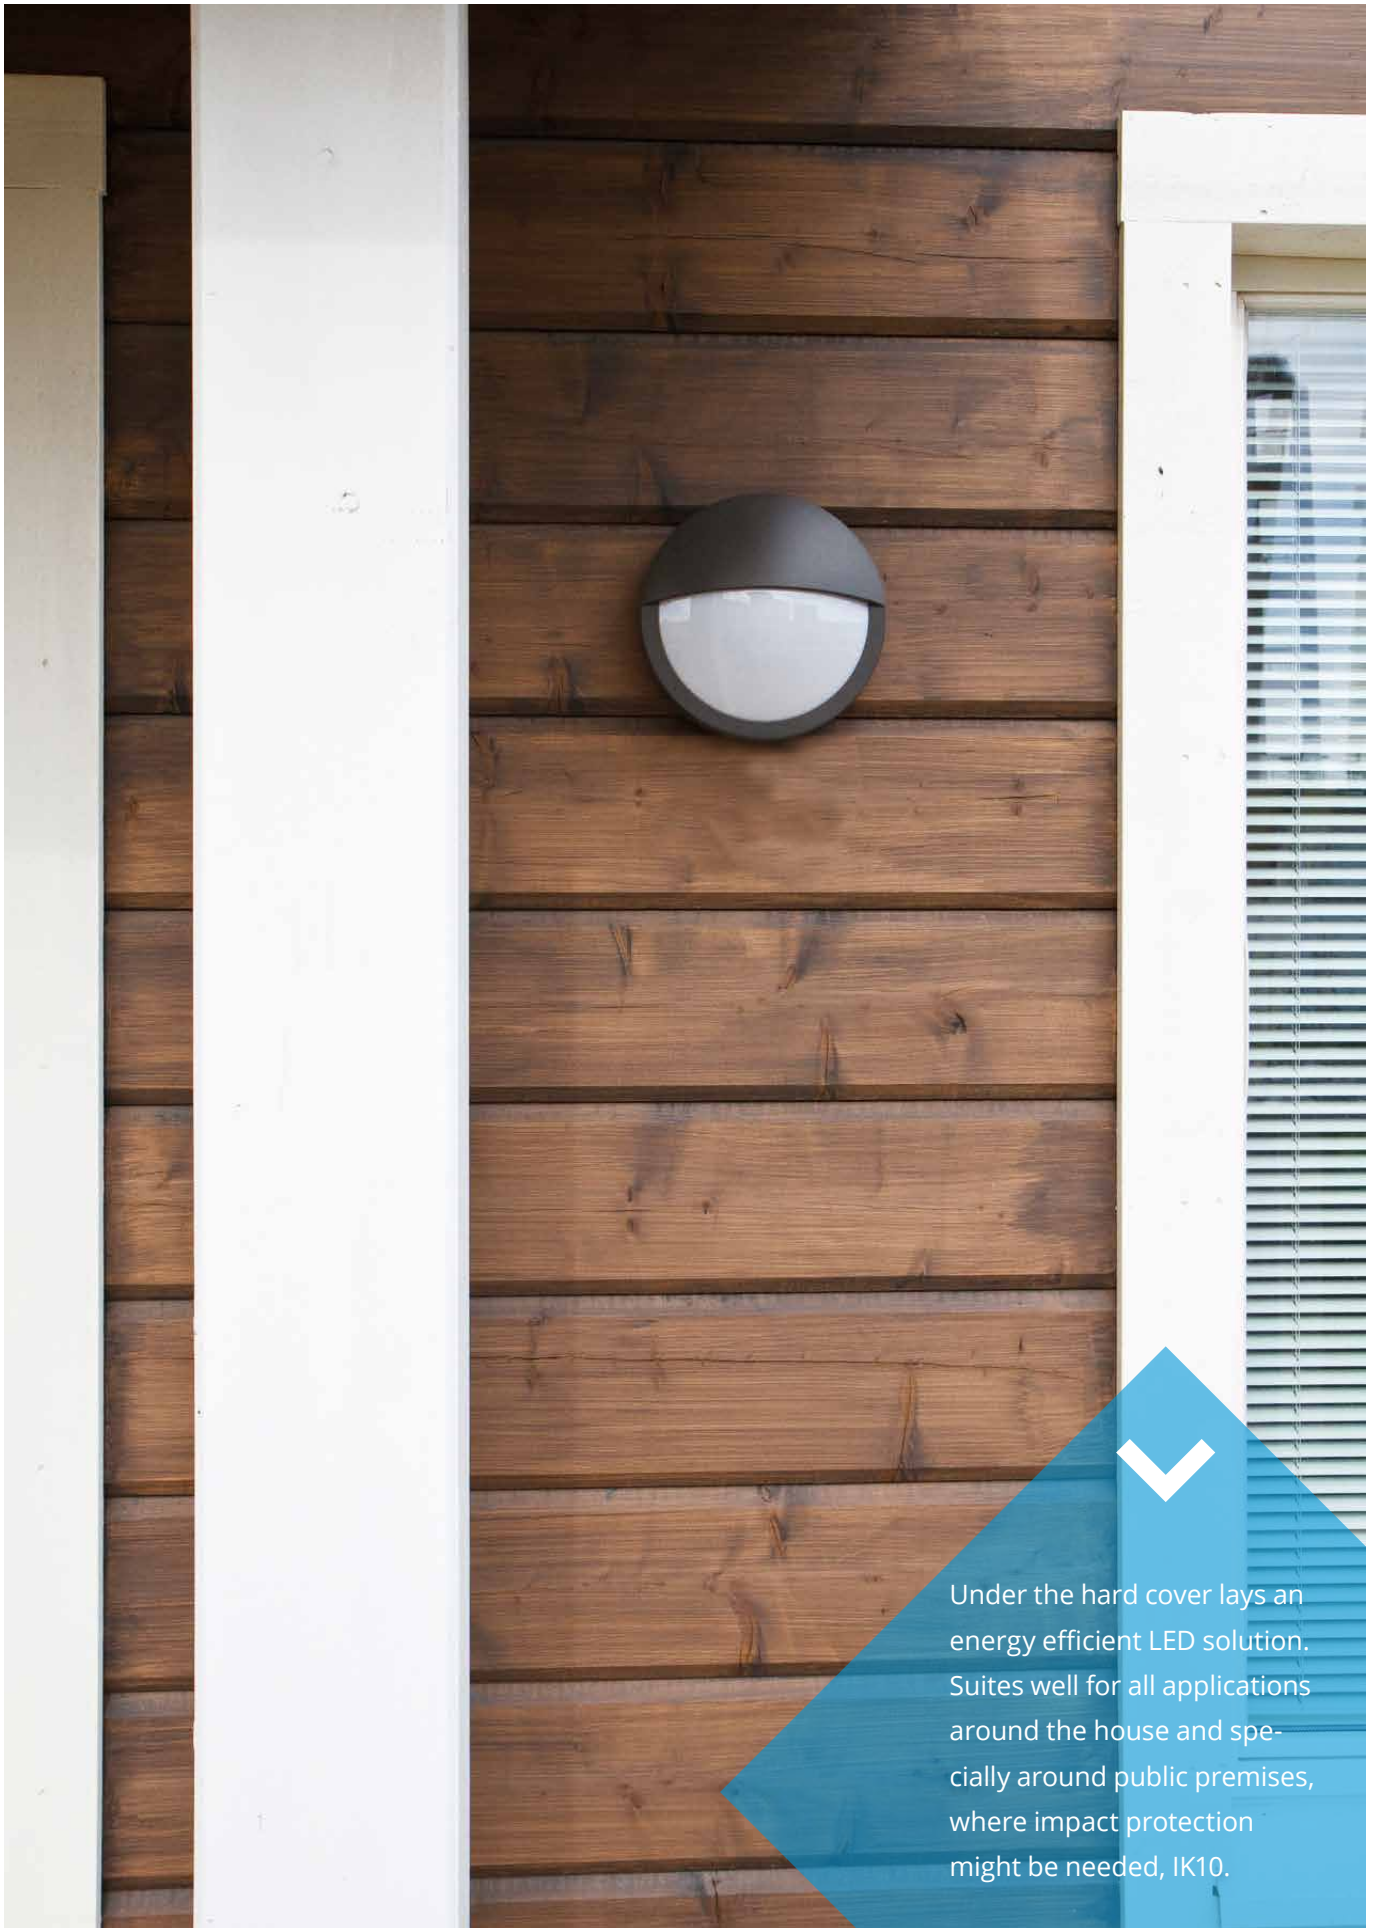

Forte

LED

Strong and stylish outdoor LED luminaire for residential and public premises.

FO265.14LGH

"Hard and durable,
but bears also looks."

FO265.14LV

FO265.14GH

Structure

Forte S

Forte S with eye-lid

Forte L

Forte L with eye-lid

Under the hard cover lays an energy efficient LED solution. Suits well for all applications around the house and specially around public premises, where impact protection might be needed, IK10.