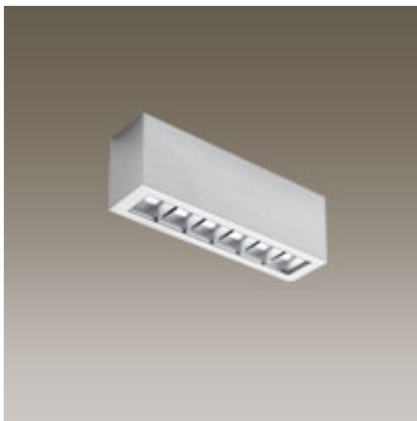

### Ceiling mounted LED luminaire PIXEL DALI

9.8W LED, 834 Lumen, 4000 Kelvin. IP30. Satinated acrylic glass. Smoothed aluminium. Symmetric light distribution. Aluminium casted housing for ceiling montage. With electronic ballast.

### Product data

Item number	17NB8M-12GD4
Dimensions	
Lamp	LED
Equipment	13.0W
System output	9.8W
Ballast	
Assemblypoints Distance	
Weight	
Safety signs	IP30   