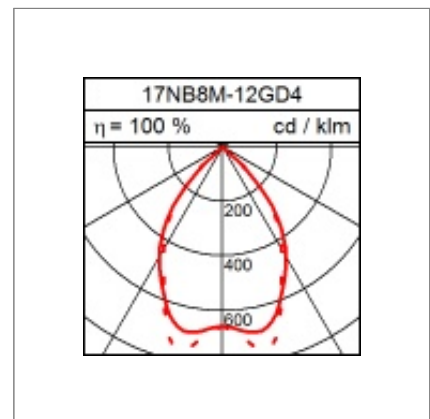

## Technical Data

### Product data

Item number	17NB8M-12GD4
Dimensions	
Lamp	LED
Equipment	13.0W
System output	9.8W
Ballast	
Assemblypoints Distance	
Weight	
Safety signs	IP30   

### Light data

Optical Light Output Ratio	100 %
Light direct/non direct Ratio	100 % / 0 %
Absolute luminous flux	834 lm
Lightoutput (lm/W)	85.10