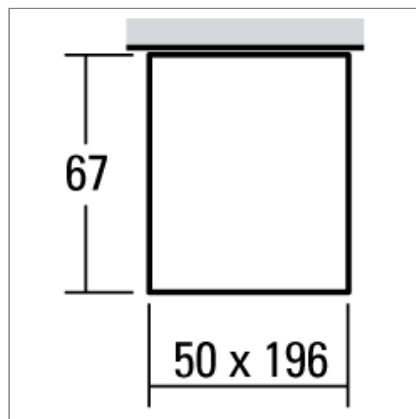

### Ceiling mounted LED luminaire PIXEL DALI

9.8W LED, 834 Lumen, 4000 Kelvin. IP30. Satinated acrylic glass. Smoothed aluminium. Symmetric light distribution. Aluminium casted housing for ceiling montage. With electronic ballast.

### Product data

Item number	17NB8M-12GD4
Dimensions	
Lamp	LED
Equipment	13.0W
System output	9.8W
Ballast	
Assemblypoints Distance	
Weight	
Safety signs	IP30   

### Light data

Optical Light Output Ratio	100 %
Light direct/non direct Ratio	100 % / 0 %
Absolute luminous flux	834 lm
Lightoutput (lm/W)	85.10