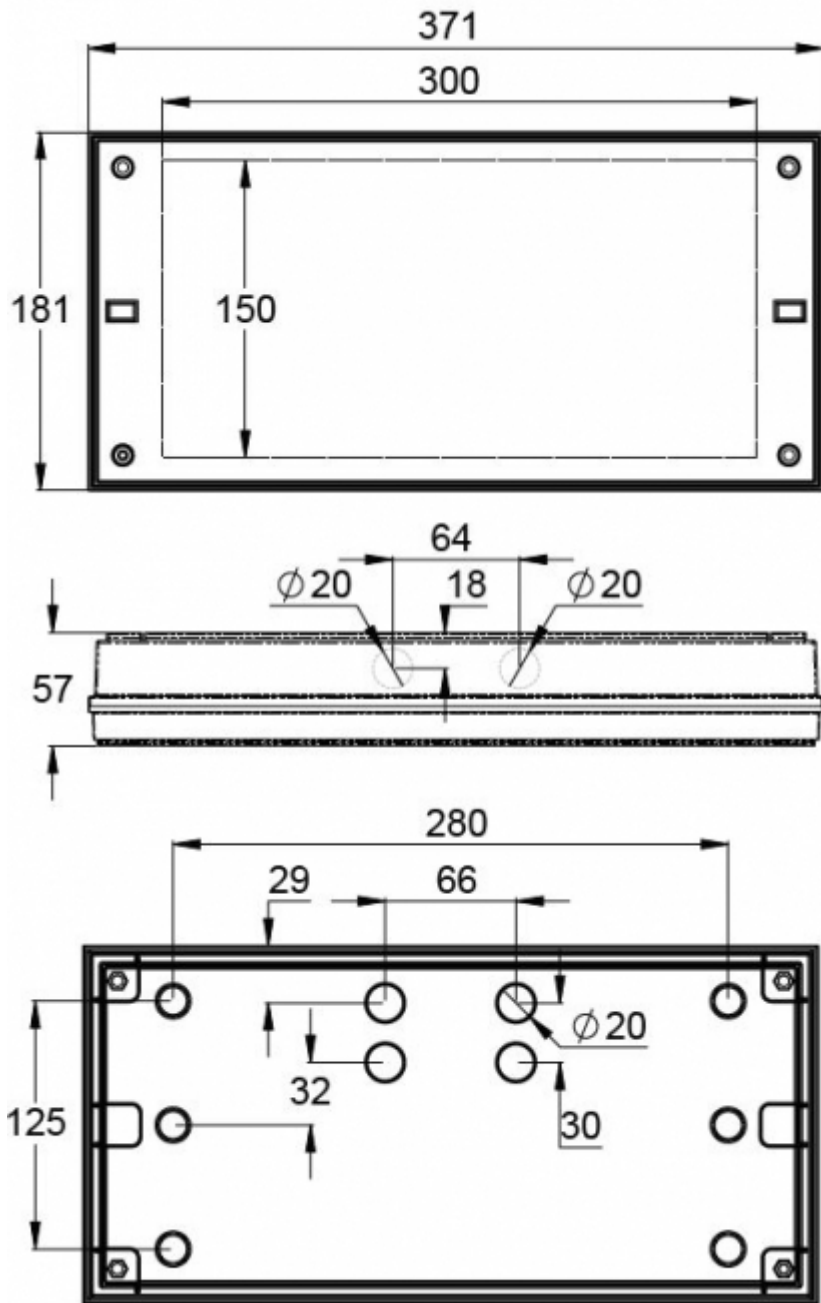

We reserve the rights to make modifications without notice.
Copyright © 2022 Teknoware. All rights reserved.
Date: December 14, 2022 | Source:
www.teknoware.com/en/emergency-lighting-1/solid-exit-emergency-exit-light-twt3053wa

Teknoware Oy | P.O. Box 19, 15101 Lahti | Ilmarisentie 8, 15200 Lahti Finland
Tel +358 3 883 020 | VAT-number FI01494751 | teknoware.com | emexit@teknoware.com