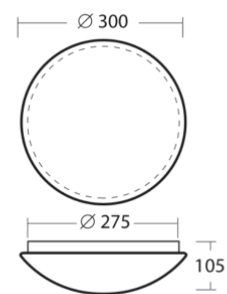

TITAN 1 - PMMA

Dimensions:	ø 300 mm
Color:	white
Type:	wall or ceiling mounted
Shade:	opal polymethylmetacrylate (PMMA)
Shade attach.:	two-step clamp holders
Fixture:	powder coated steel sheet
Equipment:	STANDARD, LED