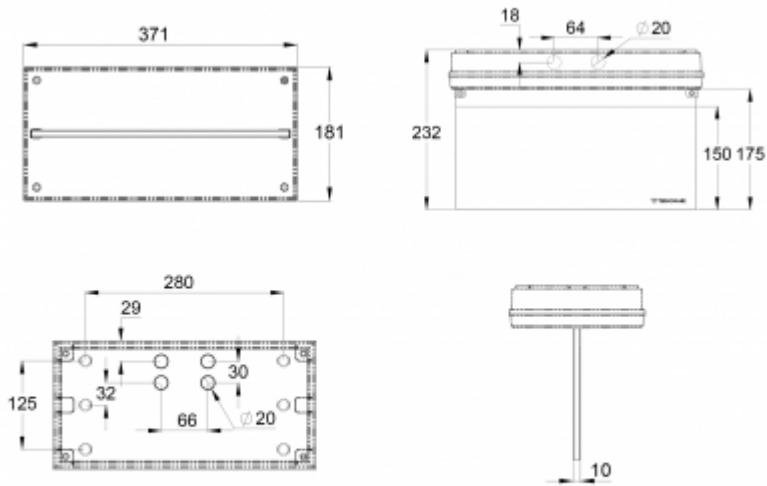

We reserve the rights to make modifications without notice.
Copyright © 2022 Teknoware. All rights reserved.
Date: December 14, 2022 | Source:
www.teknoware.com/en/emergency-lighting-1/solid-exit-2-emergency-exit-light-twt3153wa

Teknoware Oy | P.O. Box 19, 15101 Lahti | Ilmarisentie 8, 15200 Lahti Finland
Tel +358 3 883 020 | VAT-number FI01494751 | teknoware.com | emexit@teknoware.com