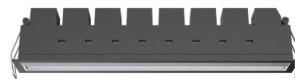

## FUSION FW10

Manufacture: NEKO LIGHTING AG

Type: FUSION Wall Washer Downlight FW10-830WW22F-BM

### General

- Indoor
- Downlight
- Recessed mounted
- Version: square
- Housing: black
- Reflector: matte
- System Output: 1200lm
- IP 20

### Description

Square recessed ceiling downlight made of die-cast aluminium with black powder-coating finish (RAL 9005) and matte reflector; ON-OFF Driver; LED 22W; measurement 290mm x 45mm; ceiling cutout of 282mm x 37mm with a narrow mounting trim; luminaire's weight is approximately 580g; CCT 3000K with an LED Output of 2600lm; decent color rendering at an index of CRI80; after a lifetime of 50000h min. 80% of the luminous flux with energy efficient OSRAM LED Chips; 5 years warranty; Wall Washer; lighting perfectly suitable for a wide illumination of wall surfaces to allow homogeneous light distribution; degree of housing protection according to DIN EN 60529 (IP20)

### Dimensions

- Measurement: 290mm x 45mm
- Cutout: 282mm x 37mm
- Height: 60mm
- Ceiling height: 120mm
- Net Weight: 580g
- Gross Weight: 720g