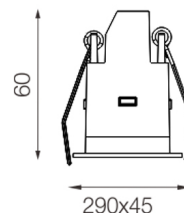

Technical drawing

RoHS

282x37mm

The technical data represent rated values for an ambient temperature of 25°C. The data values for the luminous flux are initially subject to a tolerance of +/- 10%, those for the electrical connected load are initially subject to a tolerance of +/- 10%, and those for the colour temperature are initially subject to a tolerance of +/- 150 K. No liability is assumed for typographical or printing errors. The general terms and conditions of NEKO Lighting AG apply.