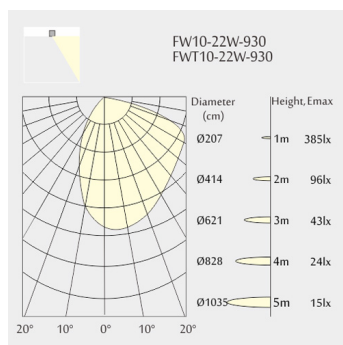

FUSION FW10

Manufacture: NEKO LIGHTING AG

Type: FUSION Wall Washer Downlight FW10-830WW22F-BM

General

- Indoor
- Downlight
- Recessed mounted
- Version: square
- Housing: black
- Reflector: matte
- System Output: 1200lm
- IP 20

Description

Square recessed ceiling downlight made of die-cast aluminium with black powder-coating finish (RAL 9005) and matte reflector; ON-OFF Driver; LED 22W; measurement 290mm x 45mm; ceiling cutout of 282mm x 37mm with a narrow mounting trim; luminaire's weight is approximately 580g; CCT 3000K with an LED Output of 2600lm; decent color rendering at an index of CRI80; after a lifetime of 50000h min. 80% of the luminous flux with energy efficient OSRAM LED Chips; 5 years warranty; Wall Washer; lighting perfectly suitable for a wide illumination of wall surfaces to allow homogeneous light distribution; degree of housing protection according to DIN EN 60529 (IP20)

LED

OSRAM

- 3000K
- CRI80
- 2600lm
- 50000h@L80B10
- SDCM: 3

Optics

- Beam angle: Wall Washer

Electric

- LED Driver: ON-OFF
- LED Power: 22W
- System Power: 24W
- 31V
- 700mA

Dimensions

- Measurement: 290mm x 45mm
- Cutout: 282mm x 37mm
- Height: 60mm
- Ceiling height: 120mm
- Net Weight: 580g
- Gross Weight: 720g

Light distribution

Technical drawing

RoHS

282x37mm

The technical data represent rated values for an ambient temperature of 25°C. The data values for the luminous flux are initially subject to a tolerance of +/- 10%, those for the electrical connected load are initially subject to a tolerance of +/- 10%, and those for the colour temperature are initially subject to a tolerance of +/- 150 K. No liability is assumed for typographical or printing errors. The general terms and conditions of NEKO Lighting AG apply.