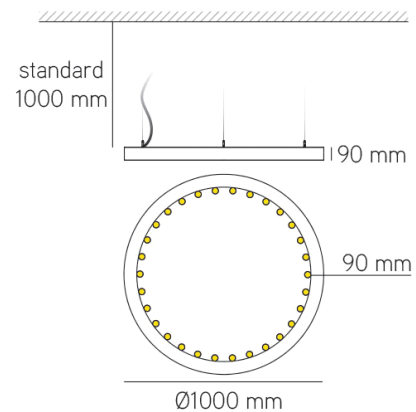

DESCRIPTION

Lighting fixture with direct / indirect luminous flux distribution, aluminum housing and ral 9003 matt white finish.

FEATURES

| | |
|-----------------------------------------------------------------------------------|------------------------|
|  | Pendant |
|  | E14/LED |
|  | Lamp Included |
| IP20 | General |
|  | Glow-wire Resistance |
|  | 2014/30/EU, 2014/35/EU |
|  | 104.4 dm ³ |

LED FEATURES

| | |
|-------------------------|---------------------------|
| 2700K | Colour Temperature |
| >80 | CRI |
| 20.000H @TC=25°C | Lifetime |
| L70 | Luminous Flux Maintenance |

DIMENSIONS

COMPONENTS

35.06.40.001634

S1 - Suspension 3 point
(1m) White

35.06.40.001635

S2 - Suspension 3
point (1m) + ceiling cup
White

35.06.40.001636

S3 - Suspension 1 point
(1m) + ceiling cup White

ENERGY EFFICIENCY