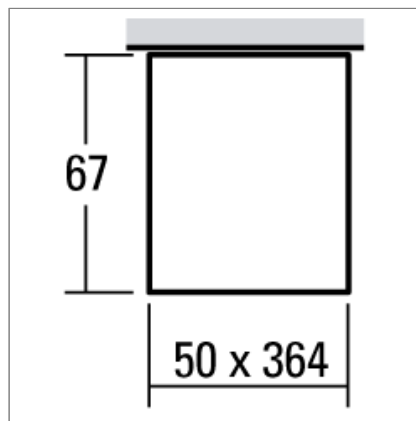

### Ceiling mounted LED luminaire PIXEL DALI

19.7W LED, 1536 Lumen, 3000 Kelvin. IP30. Satinated acrylic glass. Smoothed aluminium. Symmetric light distribution. Aluminium casted housing for ceiling montage. With electronic ballast.

### Product data

Item number	34NB8M-25FD3
Dimensions	
Lamp	LED
Equipment	25.7W
System output	19.7W
Ballast	
Assemblypoints Distance	
Weight	
Safety signs	IP30   

### Light data

Optical Light Output Ratio	100 %
Light direct/non direct Ratio	100 % / 0 %
Absolute luminous flux	1536 lm
Lightoutput (lm/W)	77.97