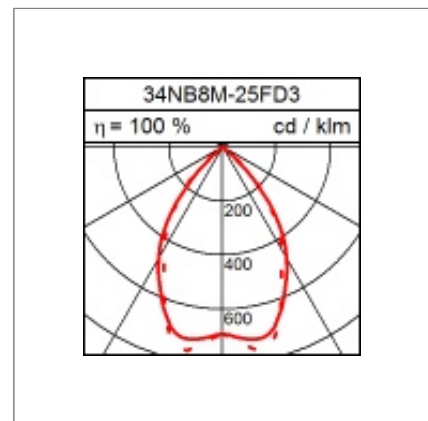

## Technical Data

### Product data

Item number	34NB8M-25FD3
Dimensions	
Lamp	LED
Equipment	25.7W
System output	19.7W
Ballast	
Assemblypoints Distance	
Weight	
Safety signs	IP30   

### Light data

Optical Light Output Ratio	100 %
Light direct/non direct Ratio	100 % / 0 %
Absolute luminous flux	1536 lm
Lightoutput (lm/W)	77.97