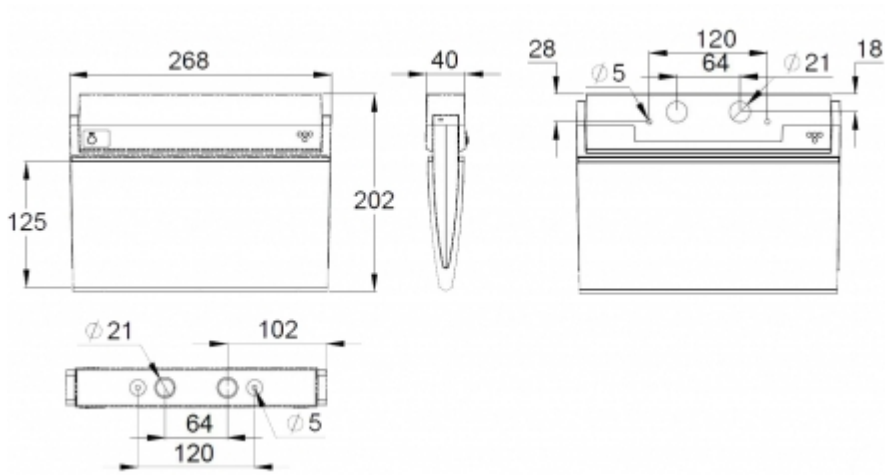

We reserve the rights to make modifications without notice.
Copyright © 2022 Teknoware. All rights reserved.
Date: December 14, 2022 | Source:
www.teknoware.com/en/emergency-lighting/esc-90-emergency-exit-light-tws9092wm

Teknoware Oy | P.O. Box 19, 15101 Lahti | Ilmarisentie 8, 15200 Lahti Finland
Tel +358 3 883 020 | VAT-number FI01494751 | teknoware.com | emexit@teknoware.com