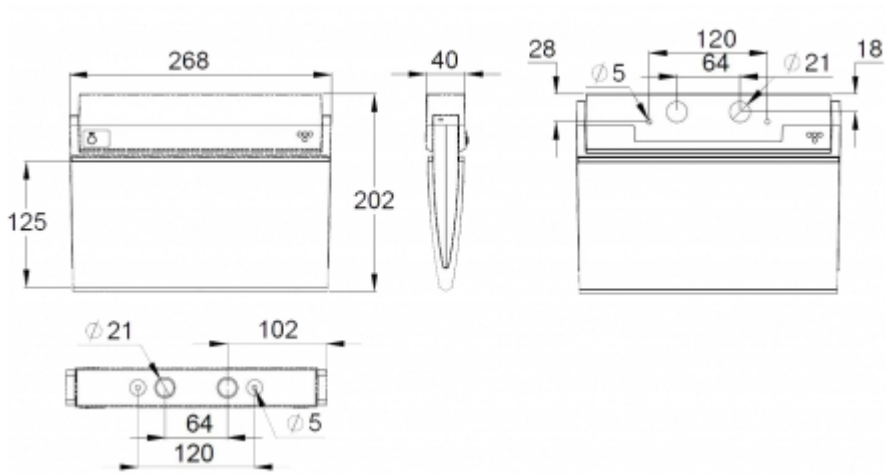

We reserve the rights to make modifications without notice.
Copyright © 2022 Teknoware. All rights reserved.
Date: December 14, 2022 | Source:
www.teknoware.com/en/emergency-lighting/esc-90-emergency-exit-light-tw9053wm

Teknoware Oy | P.O. Box 19, 15101 Lahti | Ilmarisentie 8, 15200 Lahti Finland
Tel +358 3 883 020 | VAT-number FI01494751 | teknoware.com | emexit@teknoware.com