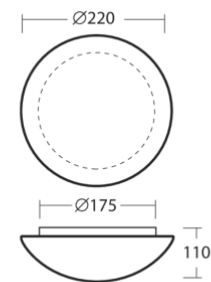

AURA 1

Dimensions:	ø 220 mm
Color:	white
Type:	wall or ceiling mounted
Shade:	handmade three-layer glass TRIPLEX OPAL (matt finish)
Shade attach.:	two-step clamp holders
Fixture:	powder coated steel sheet (IP43) or polycarbonate molding (IP43 class II)
Equipment:	STANDARD, LED