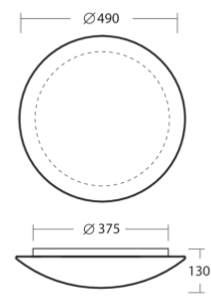

AURA 5

Dimensions:	ø 490 mm
Color:	white
Type:	wall or ceiling mounted
Shade:	handmade three-layer glass TRIPLEX OPAL (matt finish)
Shade attach.:	two-step clamp holders
Fixture:	powder coated steel sheet (IP43)
Equipment:	STANDARD, LED

LED

Code	Type	IP	CCT [K]	Input [W]	Lum. flux of LED [lm]	Lum. flux of luminaire [lm]	T [h]	m [kg]	Warranty [month]
Classic									
59034	LED-1L16C07K86/082 3000	IP43	3000	28	3690	2550		4,7	60
51244	LED-1L16B07K86/082 3000	IP43	3000	36	4850	3350		5,5	60
59534	LED-1L16C07K86/082 4000	IP43	4000	28	3890	2680		4,7	60
51744	LED-1L16B07K86/082 4000	IP43	4000	36	5070	3500		5,5	60
Sensor									
59035	LED-1L16C07K86/082 HF 3000	IP43	3000	28	3690	2550		4,7	60
51249	LED-1L16B07K86/082 HF 3000	IP43	3000	36	4850	3350		5,5	60
59535	LED-1L16C07K86/082 HF 4000	IP43	4000	28	3890	2680		4,7	60
51749	LED-1L16B07K86/082 HF 4000	IP43	4000	36	5070	3500		5,5	60
Dimmable									
59036	LED-1L16C07K86/082 DALI 3000	IP43	3000	28	3690	2550		4,7	60