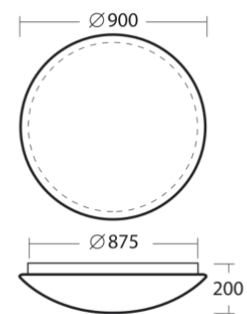

# TITAN 5

<b>Dimensions:</b>	ø 900 mm
<b>Color:</b>	white
<b>Type:</b>	wall or ceiling mounted
<b>Shade:</b>	opal polymethylmetacrylate (PMMA)
<b>Shade attach.:</b>	two-step clamp holders
<b>Fixture:</b>	powder coated steel sheet
<b>Equipment:</b>	STANDARD, LED

## Standard

Code	Type	IP	Source	Input [W]	Socket	T [h]	m [kg]	Warranty [month]
<b>Classic</b>								
56061	IN-62KN11/PM11	IP44		6x40	6xE27		7,9	24
56062	E-66KN11/PM11	IP44		6x24	G5		8,3	24
56063	E-67KN11/PM11	IP44		6x36	6x2G10		9,1	24