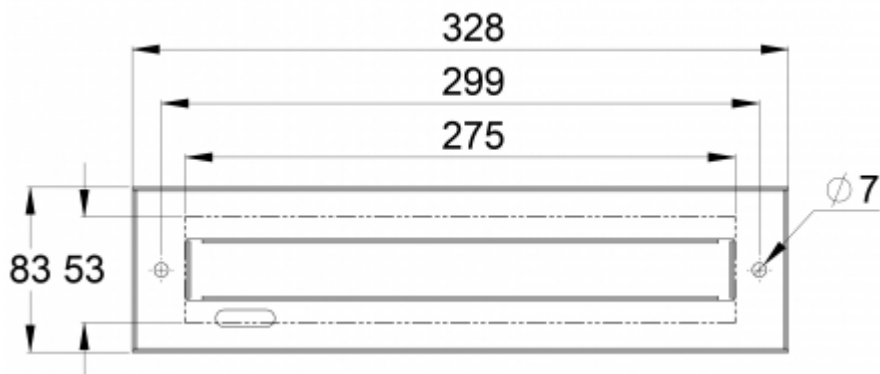

We reserve the rights to make modifications without notice.
Copyright © 2022 Teknoware. All rights reserved.
Date: December 14, 2022 | Source:
www.teknoware.com/en/emergency-lighting/recess-mounting-frame-twt8001b

Teknoware Oy | P.O. Box 19, 15101 Lahti | Ilmarisentie 8, 15200 Lahti Finland
Tel +358 3 883 020 | VAT-number FI01494751 | teknoware.com | emexit@teknoware.com