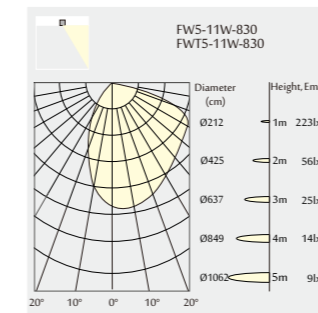

Short Info

- Uniform wall washer effect
- Wall washer LED downlight
- Square trim/ trimless

Order Information

FW5-11W

CREE LED powered by **700mA** constant current LED driver, White trim, Matt reflector

Model	LED Power	System Power	LED Voltage	LED Current	CRI	CCT	LED output	System output	Code
FW5-11W-830	11 W	13 W	16 V	700 mA	80	3000K	1300 lm	600 lm	A751131(X)
FW5-11W-840	11 W	13 W	16 V	700 mA	80	4000K	1400 lm	650 lm	A751132(X)
FW5-11W-930	11 W	13 W	16 V	700 mA	90	3000K	1200 lm	550 lm	A751137(X)
FW5-11W-940	11 W	13 W	16 V	700 mA	90	4000K	1300 lm	600 lm	A751138(X)

Remark: X=F (ON-OFF) X=P (Phase Dim) X=A (1-10V Dim) X=D (DALI Dim) X=N (Without Driver)

FWT5-11W

CREE LED powered by **700mA** constant current LED driver, White trimless, Matt reflector

Model	LED Power	System Power	LED Voltage	LED Current	CRI	CCT	LED output	System output	Code
FWT5-11W-830	11 W	13 W	16 V	700 mA	80	3000K	1300 lm	600 lm	B751131(X)
FWT5-11W-840	11 W	13 W	16 V	700 mA	80	4000K	1400 lm	650 lm	B751132(X)
FWT5-11W-930	11 W	13 W	16 V	700 mA	90	3000K	1200 lm	550 lm	B751137(X)
FWT5-11W-940	11 W	13 W	16 V	700 mA	90	4000K	1300 lm	600 lm	B751138(X)

Remark: X=F (ON-OFF) X=P (Phase Dim) X=A (1-10V Dim) X=D (DALI Dim) X=N (Without Driver)

Fixture color

- White trim/trimless
Matt reflector
- Black trim/trimless
Matt reflector

Light Distribution

3000K

For more info see: www.nekolighting.com