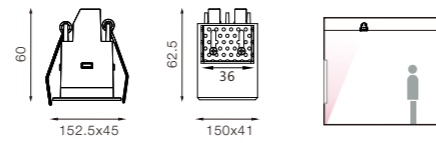

11W	CRI80 CRI90	2700K 3000K 4000K	550lm 600lm 650lm		50,000h@L80

Kurze Info

- Gleichmässiger Wallwasher Effekt
- Wallwasher LED Einbauleuchte
- Quadratischer Einbaurahmen/ Rahmenlos

Short Info

- Uniform wall washer effect
- Wall washer LED downlight
- Square trim/ trimless