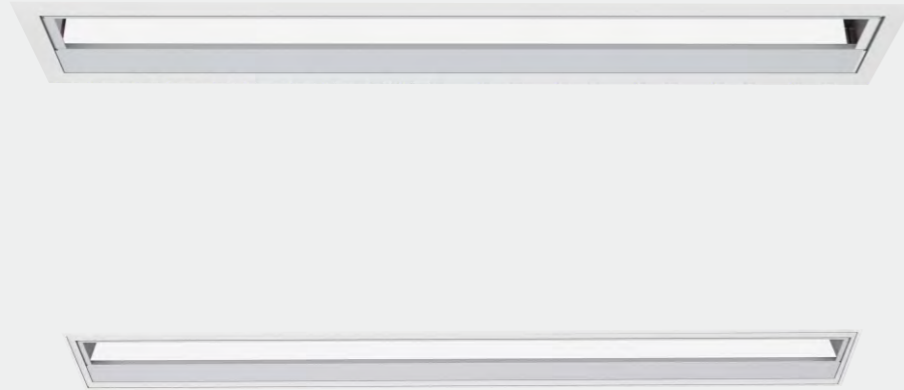

sehr gute Wallwaser Beleuchtungsqualität
High quality wall washer illumination

NEKO / FUSION / FW5
Wall washer LED Downlight

11W	CRI80 CRI90	2700K 3000K 4000K	550lm 600lm 650lm		50,000h@L80

Kurze Info

- Gleichmässiger Wallwasher Effekt
- Wallwasher LED Einbauleuchte
- Quadratischer Einbaurahmen/ Rahmenlos

Short Info

- Uniform wall washer effect
- Wall washer LED downlight
- Square trim/ trimless

Order Information

FW5-11W

CREE LED powered by **700mA** constant current LED driver, White trim, Matt reflector

Model	LED Power	System Power	LED Voltage	LED Current	CRI	CCT	LED output	System output	Code
FW5-11W-830	11 W	13 W	16 V	700 mA	80	3000K	1300 lm	600 lm	A751131(X)
FW5-11W-840	11 W	13 W	16 V	700 mA	80	4000K	1400 lm	650 lm	A751132(X)
FW5-11W-930	11 W	13 W	16 V	700 mA	90	3000K	1200 lm	550 lm	A751137(X)
FW5-11W-940	11 W	13 W	16 V	700 mA	90	4000K	1300 lm	600 lm	A751138(X)

Remark: X=F (ON-OFF) X=P (Phase Dim) X=A (1-10V Dim) X=D (DALI Dim) X=N (Without Driver)

Fixture color

- White trim/trimless
Matt reflector
- Black trim/trimless
Matt reflector

Light Distribution

3000K

For more info see: www.nekolighting.com

NEKO / FUSION / FW10
Wall washer LED Downlight

22W	CRI80 CRI90	2700K 3000K 4000K	1100lm 1200lm 1300lm		50,000h@L80

Kurze Info

- Gleichmässiger Wallwasher Effekt
- Wallwasher LED Einbauleuchte
- Quadratischer Einbaurahmen/ Rahmenlos