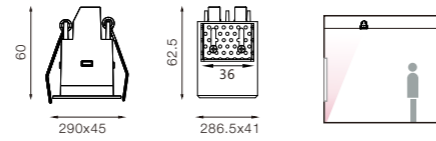

Kurze Info

- Gleichmässiger Wallwasher Effekt
- Wallwasher LED Einbauleuchte
- Quadratischer Einbaurahmen/ Rahmenlos

Short Info

- Uniform wall washer effect
- Wall washer LED downlight
- Square trim/ trimless