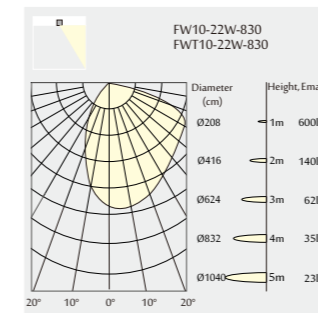

Short Info

- Uniform wall washer effect
- Wall washer LED downlight
- Square trim/ trimless

• Ceiling thickness: 1mm-25mm

Order Information

FW10-22W

CREE LED powered by 700mA constant current LED driver, White trim, Matt reflector

Model	LED Power	System Power	LED Voltage	LED Current	CRI	CCT	LED output	System output	Code
FW10-22W-830	22 W	24 W	31 V	700 mA	80	3000K	2600 lm	1200 lm	A701131(X)
FW10-22W-840	22 W	24 W	31 V	700 mA	80	4000K	2800 lm	1300 lm	A701132(X)
FW10-22W-930	22 W	24 W	31 V	700 mA	90	3000K	2300 lm	1100 lm	A701137(X)
FW10-22W-940	22 W	24 W	31 V	700 mA	90	4000K	2500 lm	1200 lm	A701138(X)

Remark: X=F (ON-OFF) X=P (Phase Dim) X=A (1-10V Dim) X=D (DALI Dim) X=N (Without Driver)

FWT10-22W

CREE LED powered by 700mA constant current LED driver, White trim, Matt reflector

Model	LED Power	System Power	LED Voltage	LED Current	CRI	CCT	LED output	System output	Code
FWT10-22W-830	22 W	24 W	31 V	700 mA	80	3000K	2600 lm	1200 lm	B701131(X)
FWT10-22W-840	22 W	24 W	31 V	700 mA	80	4000K	2800 lm	1300 lm	B701132(X)
FWT10-22W-930	22 W	24 W	31 V	700 mA	90	3000K	2300 lm	1100 lm	B701137(X)
FWT10-22W-940	22 W	24 W	31 V	700 mA	90	4000K	2500 lm	1200 lm	B701138(X)

Remark: X=F (ON-OFF) X=P (Phase Dim) X=A (1-10V Dim) X=D (DALI Dim) X=N (Without Driver)

Fixture color

- White trim/trimless
Matt reflector
- Black trim/trimless
Matt reflector

Light Distribution

3000K

For more info see: www.nekolighting.com