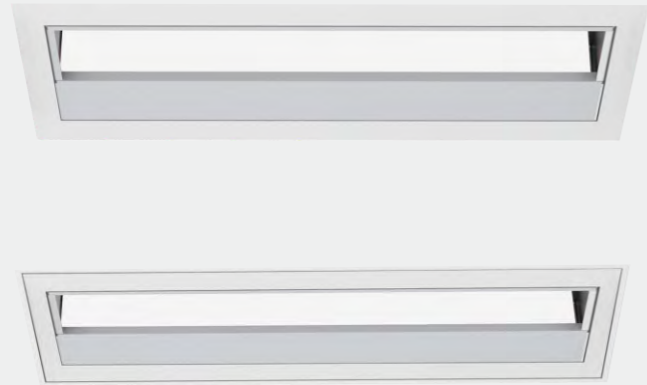

sehr gute Wallwaser Beleuchtungsqualität
High quality wall washer illumination

NEKO / FUSION / FW5
Wall washer LED Downlight

11W	CRI80 CRI90	2700K 3000K 4000K	550lm 600lm 650lm		50,000h@L80

Kurze Info

- Gleichmässiger Wallwasher Effekt
- Wallwasher LED Einbauleuchte
- Quadratischer Einbaurahmen/ Rahmenlos

Short Info

- Uniform wall washer effect
- Wall washer LED downlight
- Square trim/ trimless

Order Information

FW5-11W

CREE LED powered by **700mA** constant current LED driver, White trim, Matt reflector

Model	LED Power	System Power	LED Voltage	LED Current	CRI	CCT	LED output	System output	Code
FW5-11W-830	11 W	13 W	16 V	700 mA	80	3000K	1300 lm	600 lm	A751131(X)
FW5-11W-840	11 W	13 W	16 V	700 mA	80	4000K	1400 lm	650 lm	A751132(X)
FW5-11W-930	11 W	13 W	16 V	700 mA	90	3000K	1200 lm	550 lm	A751137(X)
FW5-11W-940	11 W	13 W	16 V	700 mA	90	4000K	1300 lm	600 lm	A751138(X)

Remark: X=F (ON-OFF) X=P (Phase Dim) X=A (1-10V Dim) X=D (DALI Dim) X=N (Without Driver)

Fixture color

- White trim/trimless
Matt reflector
- Black trim/trimless
Matt reflector

Light Distribution

3000K

For more info see: www.nekolighting.com

Short Info

- Uniform wall washer effect
- Wall washer LED downlight
- Square trim/ trimless

• Ceiling thickness: 1mm-25mm

Order Information

FW10-22W

CREE LED powered by 700mA constant current LED driver, White trim, Matt reflector