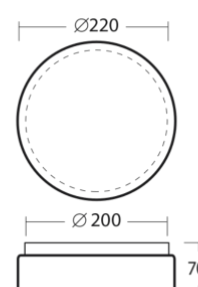

DELIA 1A - PC

Dimensions:	ø 220 mm
Color:	white
Type:	wall or ceiling mounted
Shade:	opal polycarbonate (PC)
Shade attach.:	two-step clamp holders
Fixture:	powder coated steel sheet
Equipment:	STANDARD, LED

Standard

Code	Type	IP	Source	Input [W]	Socket	T [h]	m [kg]	Warranty [month]
Classic								
52112	IN-12KN32/PC21	IP44		60	E27		0,0	24
Sensor								
52113	IN-12KN32/PC21 HF	IP44		40	E27		0,0	24

LED

Code	Type	IP	CCT [K]	Input [W]	Lum. flux of LED [lm]	Lum. flux of luminaire [lm]	T [h]	m [kg]	Warranty [month]
Classic									
56280	LED-1L12C03KN32/PC21 3000	IP54	3000	9	1080	800		0,0	60
56282	LED-1L12B07KN32/PC21 3000	IP54	3000	11	1290	950		0,0	60
56780	LED-1L12C03KN32/PC21 4000	IP54	4000	9	1140	840		0,0	60
56782	LED-1L12B07KN32/PC21 4000	IP54	4000	11	1350	1000		0,0	60
Emergency									
56784	LED-NZ1W/PC21 4000	IP54	4000	1	170/150	110		0,0	60
Sensor									
56281	LED-1L12C03KN32/PC21 HF 3000	IP54	3000	9	1080	800		0,0	60
56283	LED-1L12B07KN32/PC21 HF 3000	IP54	3000	11	1290	950		0,0	60
56781	LED-1L12C03KN32/PC21 HF 4000	IP54	4000	9	1140	840		0,0	60
56783	LED-1L12B07KN32/PC21 HF 4000	IP54	4000	11	1350	1000		0,0	60