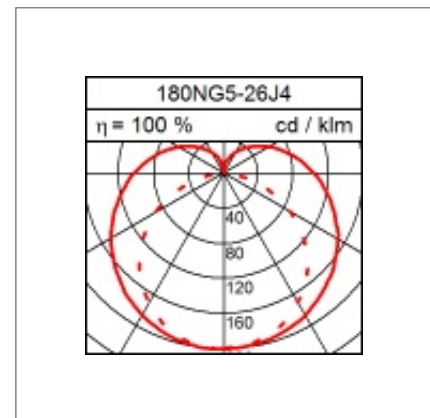

Technical Data

Ceiling mounted luminaire LEAN

30.2W LED, 3405 Lumen, 4000 Kelvin. IP50. L=1770mm. Cover tube made of diffuse satinated acrylic glass. Ceiling console and end caps coloured in nickel silver naced. Light output intermediate. With electronic ballast. CRI >90.

Product data

Item number	180NG5-26J4
Dimensions	L=1770 / H=100 / Ø=80
Lamp	LED
Equipment	26.6W
System output	30.2W
Ballast	
Assemblypoints Distance	
Weight	
Symbols	IP50   

Light data

Optical Light Output Ratio	82.0 %
Light direct/non direct Ratio	
Absolute luminous flux (Basis: Light source 840)	3405 lm
Luminaire light output (lm/W)	113

Glare rating UGR

X=4H, Y=8H, S=0,25H
Deg. of reflection 70/50/20

Perpendicular Zero
Perpendicular Ninety