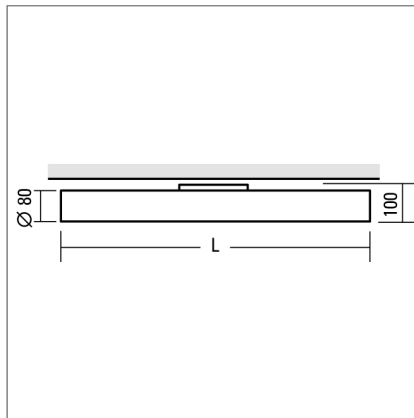

Technical Data

Ceiling mounted luminaire LEAN

30.2W LED, 3405 Lumen, 4000 Kelvin. IP50. L=1770mm. Cover tube made of diffuse satinated acrylic glass. Ceiling console and end caps coloured in nickel silver naced. Light output intermediate. With electronic ballast. CRI >90.

Product data

Item number	180NG5-26J4
Dimensions	L=1770 / H=100 / Ø=80
Lamp	LED
Equipment	26.6W
System output	30.2W
Ballast	
Assemblypoints Distance	
Weight	
Symbols	IP50   

Light data

Optical Light Output Ratio	82.0 %
Light direct/non direct Ratio	
Absolute luminous flux (Basis: Light source 840)	3405 lm
Luminaire light output (lm/W)	113

Glare rating UGR

X=4H, Y=8H, S=0,25H
Deg. of reflection 70/50/20

Perpendicular Zero
Perpendicular Ninety