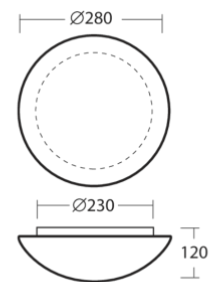

AURA 2

Dimensions:	ø 280 mm
Color:	white
Type:	wall or ceiling mounted
Shade:	handmade three-layer glass TRIPLEX OPAL (matt finish)
Shade attach.:	two-step clamp holders
Fixture:	powder coated steel sheet (IP43) or polycarbonate molding (IP43 class II)
Equipment:	STANDARD, LED