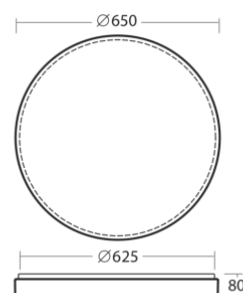

# DELIA 4

|                       |                                   |
|-----------------------|-----------------------------------|
| <b>Dimensions:</b>    | ø 650 mm                          |
| <b>Color:</b>         | white                             |
| <b>Type:</b>          | wall or ceiling mounted           |
| <b>Shade:</b>         | opal polymethylmetacrylate (PMMA) |
| <b>Shade attach.:</b> | two-step clamp holders            |
| <b>Fixture:</b>       | powder coated steel sheet         |
| <b>Equipment:</b>     | STANDARD, LED                     |