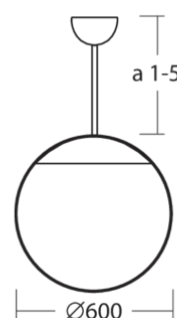

ADRIA P5

Dimensions:	ø 600 mm
Color:	white
Type:	ceiling mounted
Shade:	handmade three-layer glass TRIPLEX OPAL (matt finish)
Shade attach.:	steel holder (ø150mm)
Pendant:	rod
Length of pendant:	a1 - 200mm, a2 - 400mm, a3 - 600mm, a4 - 800mm, a5 - 1000mm
Fixture:	powder coated steel sheet
Equipment:	STANDARD, LED