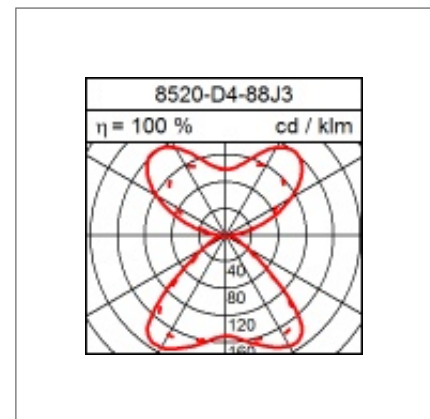

Technical Data

LED Standard lamp PROP

95.3W LED, 9257 Lumen, 3000 Kelvin. IP40. With ecru anodized aluminium frame. Cover with microprismatic light guidance, direct-indirect luminous. Stand pipe and foot plate laquered in matted aluminium colour. Luminaire head closed. With 3 m of cable connection. Stand pipe brought out of centre. Switchable and dimmable with switch. With sensor technology.

Product data

| | |
|-------------------------|--|
| Item number | 8520-D4-88J3 |
| Dimensions | L=615 / B=325 / H=1900 |
| Lamp | LED |
| Equipment | 83.1W |
| System output | 95.3W |
| Ballast | |
| Assemblypoints Distance | |
| Weight | |
| Safety signs |      |

Light data

| | |
|-------------------------------|-------------|
| Optical Light Output Ratio | 100 % |
| Light direct/non direct Ratio | 45 % / 55 % |
| Absolute luminous flux | 9257 lm |
| Lightoutput (lm/W) | 97.14 |