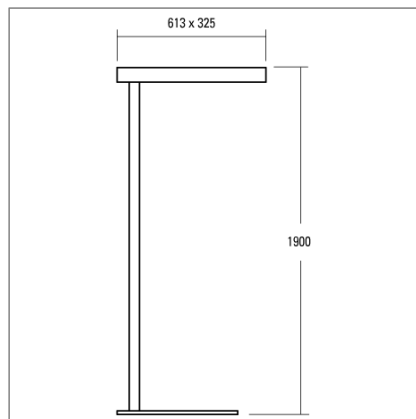

Technical Data

LED Standard lamp PROP

95.3W LED, 9257 Lumen, 3000 Kelvin. IP40. With ecru anodized aluminium frame. Cover with microprismatic light guidance, direct-indirect luminous. Stand pipe and foot plate laquered in matted aluminium colour. Luminaire head closed. With 3 m of cable connection. Stand pipe brought out of centre. Switchable and dimmable with switch. With sensor technology.

Product data

| | |
|-------------------------|--|
| Item number | 8520-D4-88J3 |
| Dimensions | L=615 / B=325 / H=1900 |
| Lamp | LED |
| Equipment | 83.1W |
| System output | 95.3W |
| Ballast | |
| Assemblypoints Distance | |
| Weight | |
| Safety signs |      |

Light data

| | |
|-------------------------------|-------------|
| Optical Light Output Ratio | 100 % |
| Light direct/non direct Ratio | 45 % / 55 % |
| Absolute luminous flux | 9257 lm |
| Lightoutput (lm/W) | 97.14 |