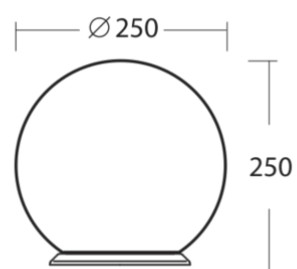

BIANCA 2

Dimensions: ø 250 mm
Color: white
Type: table lamp
Shade: handmade three-layer glass TRIPLEX OPAL (matt finish)
Shade attach.: bayonet
Fixture: polycarbonate molding
Equipment: STANDARD

Standard

Code	Type	IP	Source	Input [W]	Socket	T [h]	m [kg]	Warranty [month]
Classic								
58004	IN-12BD1/SL/193 B	IP40		40	E27		1,7	24